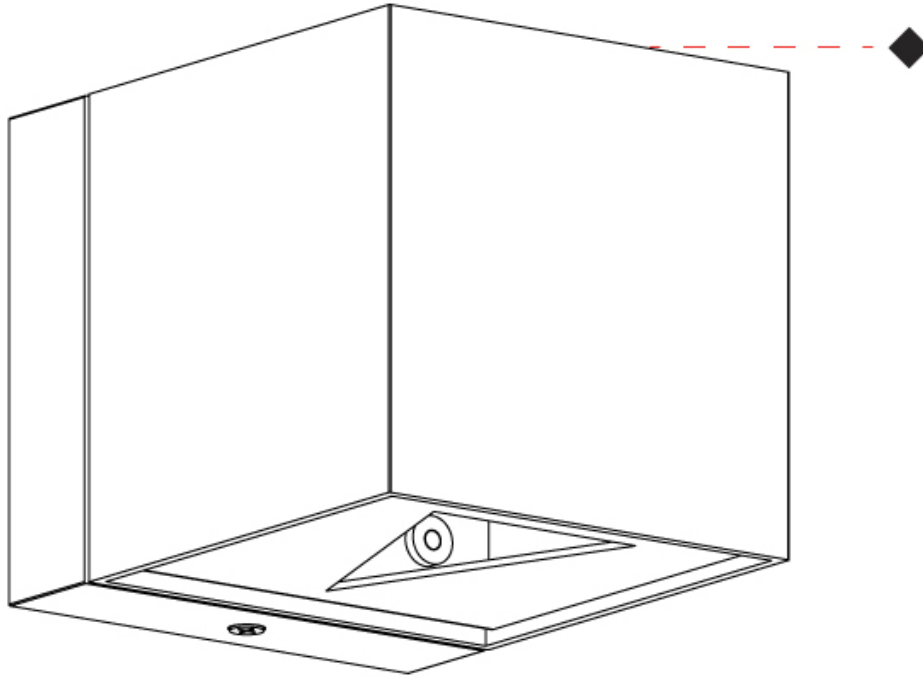

DAU SINGLE SURFACE

D93041-

PROJECT

TYPE

SPECIFIER

QUANTITY

DATE

D